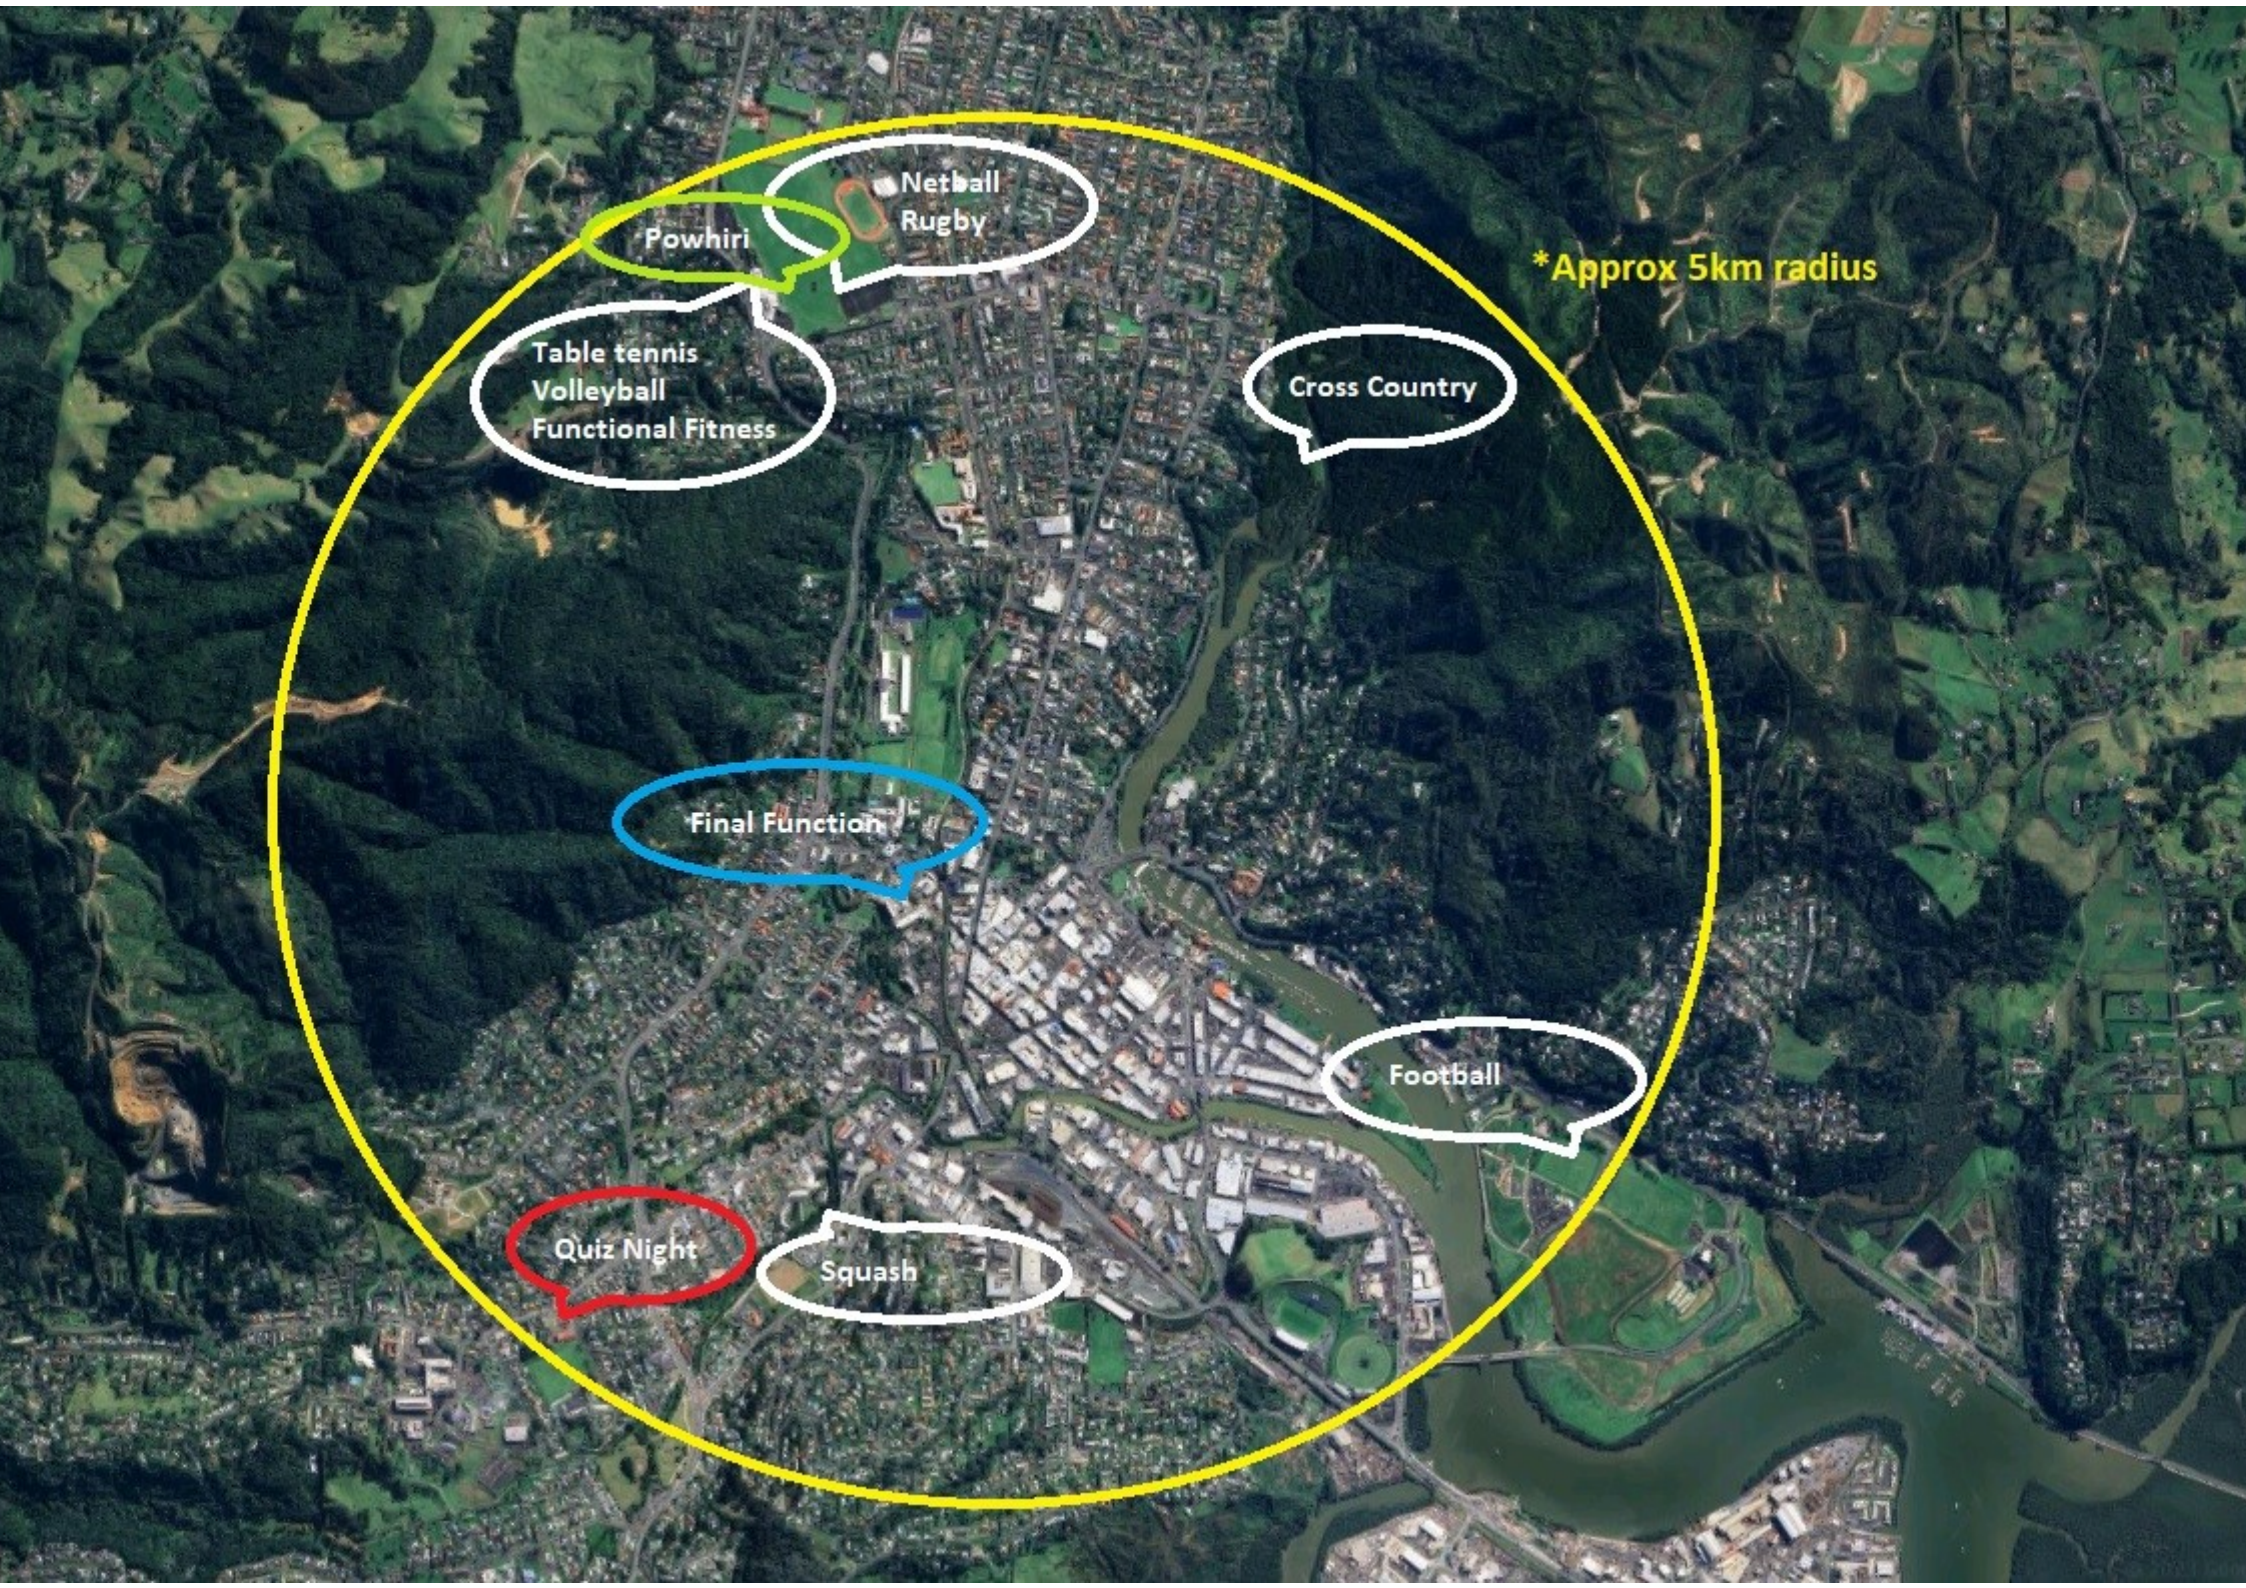

POLICE SPORT WINTER GAMES 2024

ps

PROUDLY SUPPORTED BY

NEW ZEALAND POLICE ASSOCIATION

Te Tai Tokerau / Northland / Whangārei 7-9 August

Scroll to view

- Games Schedule
- Accommodation Guide
- Quiz Night
- Volleyball Exhibition Match
- Final Function

Refer next page for Whangareī map with Sports locations

* Approx 5km radius

Powhiri

Netball
Rugby

Table tennis
Volleyball
Functional Fitness

Cross Country

Final Function

Football